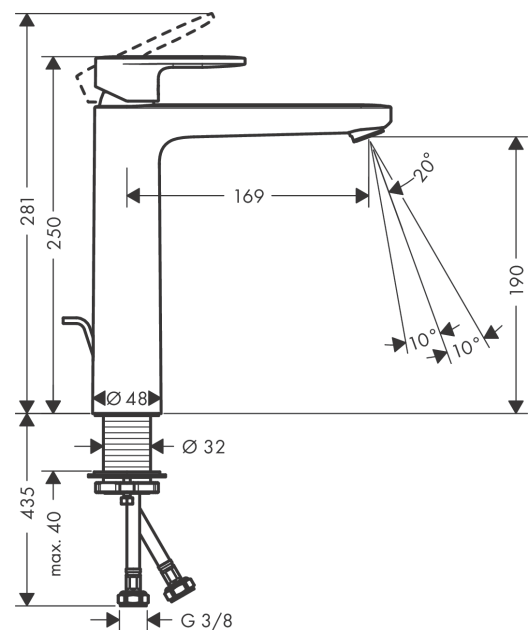

### Single lever basin mixer 190 with metal pop-up waste set

Surfaces: **Chrome** Article Number: **71581000**

##### product features

- consists of: single lever basin mixer, waste set
- ComfortZone 190
- projection 108 mm
- spray type: normal spray
- swiveling spray former
- maximum flow rate at 3 bar: 5 l/min
- ceramic cartridge
- suitable for continuous flow water heaters
- pop-up waste set G 1¼
- material waste set: metal
- connection type: G ¾ connections
- connection dimension: DN15

#### Scale drawing